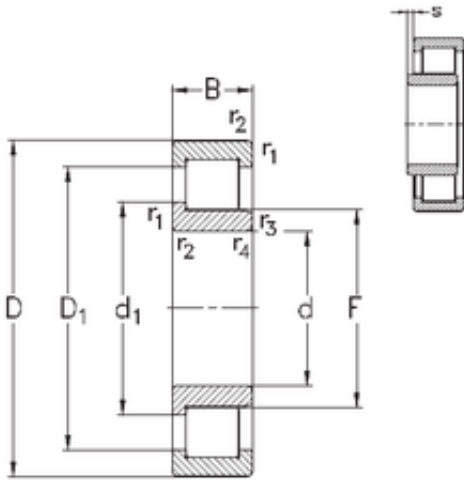

## 55 mm x 120 mm x 43 mm NKE NJ2311-E-MPA cylindrical roller bearings

Bearing No. NJ2311-E-MPA

Size	55x120x43 mm
Bore Diameter	55 mm
Outer Diameter	120 mm
Width	43 mm
d	55 mm
F	70,5 mm
D	120 mm
B	43 mm
C	43 mm
r1 min.	2 mm
r2 min.	2 mm
r3 min.	2 mm
r4 min.	2 mm
S	3,3 mm
Weight	2,3 Kg
Basic dynamic load rating (C)	224 kN
Basic static load rating (C0)	233 kN

NJ2311-E-MPA Bearing 2D drawings and 3D CAD models