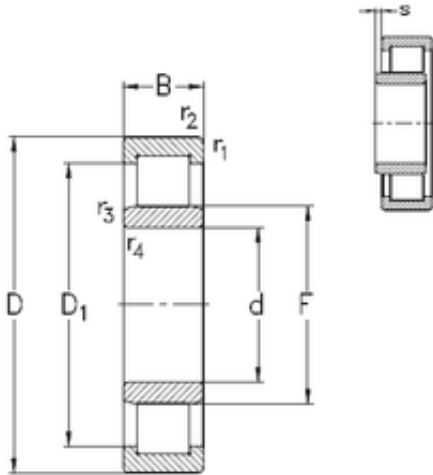

Toyana Bearing Manufacturing of Canada

190 mm x 340 mm x 92 mm NKE NU2238-E-MA6 cylindrical roller bearings

Bearing No. NU2238-E-MA6

NU2238-E-MA6 Bearing 2D drawings and 3D CAD models

Size	190x340x92 mm
Bore Diameter	190 mm
Outer Diameter	340 mm
Width	92 mm
d	190 mm
F	228 mm
D	340 mm
B	92 mm
C	92 mm
r1 min.	4 mm
r2 min.	4 mm
r3 min.	4 mm
r4 min.	4 mm
S	8 mm
Weight	39 Kg
Basic dynamic load rating (C)	1233 kN
Basic static load rating (C0)	1678 kN