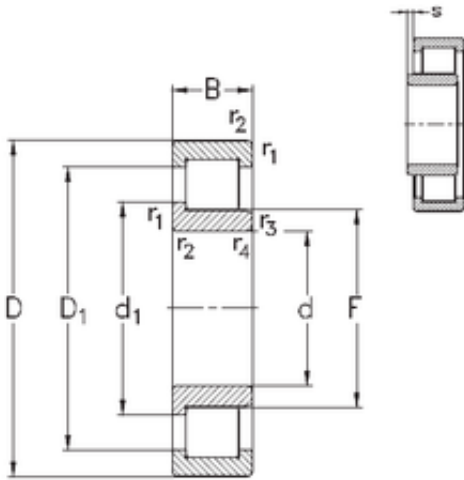

Toyana Bearing Manufacturing of Canada

130 mm x 230 mm x 64 mm NKE NJ2226-E-MA6 cylindrical roller bearings

Bearing No. NJ2226-E-MA6

NJ2226-E-MA6 Bearing 2D drawings and 3D CAD models

Size	130x230x64 mm
Bore Diameter	130 mm
Outer Diameter	230 mm
Width	64 mm
d	130 mm
F	153,5 mm
D	230 mm
B	64 mm
C	64 mm
r1 min.	3 mm
r2 min.	3 mm
r3 min.	3 mm
r4 min.	3 mm
S	5,2 mm
Weight	10,5 Kg
Basic dynamic load rating (C)	591 kN
Basic static load rating (C0)	739 kN