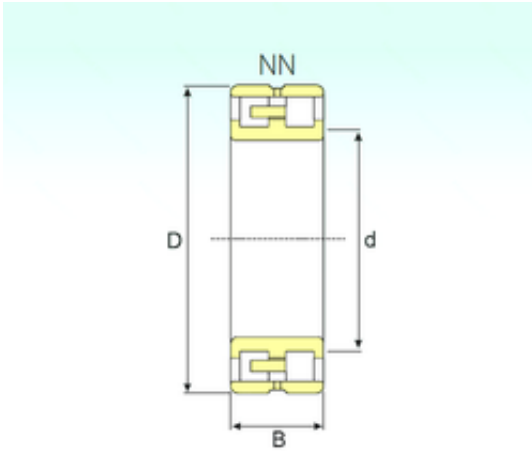

Toyana Bearing Manufacturing of Canada

160 mm x 240 mm x 60 mm ISB NN 3032
SPW33 cylindrical roller bearings

Bearing No. NN 3032 SPW33

Size	160x240x60 mm
Bore Diameter	160 mm
Outer Diameter	240 mm
Width	60 mm
d	160 mm
D	240 mm
B	60 mm
C	60 mm
Weight	8,80 Kg
Basic dynamic load rating (C)	361,62 kN
Basic static load rating (C0)	641,9 kN
(Grease) Lubrication Speed	3298 r/min

NN 3032 SPW33 Bearing 2D drawings and 3D CAD models